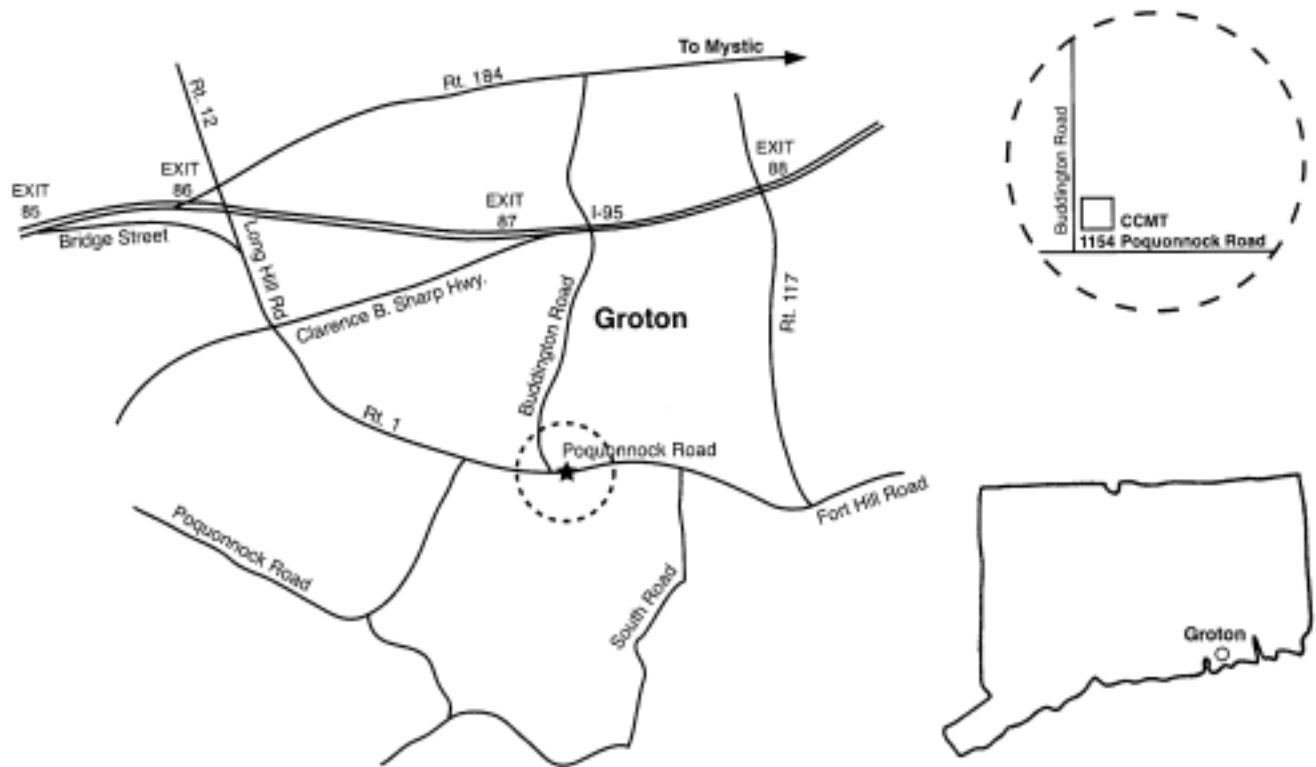

Directions to Groton

FROM THE NORTH OR FROM THE SOUTH (I-95)

Follow I-95 to Exit 88 and go south on Route 117 until it ends at Route 1, and make a right onto Route 1 West or Fort Hill Road. Continue 0.6 mile on Fort Hill Road (turns into Poquonnock Road) to the CCMT parking area on the right side of the street, approximately 0.1 mile before Buddington Road.